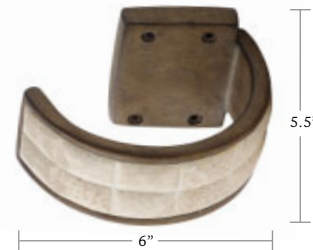

TIEBACK

Resin tieback. Sold individually. Decorative tile
color remains the same for all finishes.
L: 6" - Projection: 5.5" Base: 3" x 3.5"

TBR8091 - 37J5009
TBR8090 - 96J5009
TBR8093 - 94J5009
TBR8092 - 98J5009